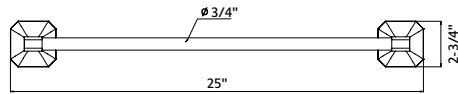

1004 24

Single Towel Bar

Model: 1004 24 02

Finish: Brush Nickel

Unit Price: $48

1004 41

4-Piece Bathroom Accessory Kit

Includes:

- 24" Towel Bar
- Towel Ring
- Robe Hook
- Toilet Paper Holder

Model	Finish	Unit Price
1004 41 02	Brush Nickel	$125
1004 41 10	Black	$130