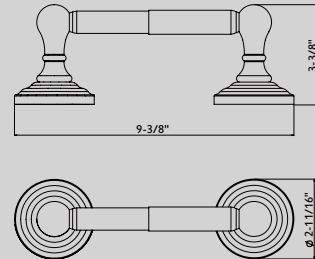

DOWELL

Bathroom Accessories

1001 05

Model: 1001 05
Tumbler Holder
 Size: 3-9/16"×5-3/8"×4-5/16"
 Material: Brass, Glass

Model	Finish	Unit Price
1001 05 01	Chrome	\$35
1001 05 02	Brush Nickel	\$40

1001 06

Model: 1001 06
Towel Ring
 Size: 7-3/4"×2-11/16"×8-7/8"
 Material: Brass

1002 02

Model: 1002 02
Hooks
 Size: 3-1/4"×2-13/16"×1-3/4"
 Material: Brass

Model	Finish	Unit Price
1002 02 01	Chrome	\$25
1002 02 02	Brush Nickel	\$30

1002 07

Model: 1002 07
Toilet Brush Holder
 Size: 3-1/4"×4-3/16"×16-9/16"
 Material: Brass, Glass

Model	Finish	Unit Price
1002 07 01	Chrome	\$80
1002 07 02	Brush Nickel	\$90

1003 02

Robe Hook

Model	Finish	Unit Price
1003 02 02	Brush Nickel	\$15
1003 02 08	ORB	\$18

1003 03

Toilet Paper Holder

Model	Finish	Unit Price
1003 03 02	Brush Nickel	\$42
1003 03 08	ORB	\$45