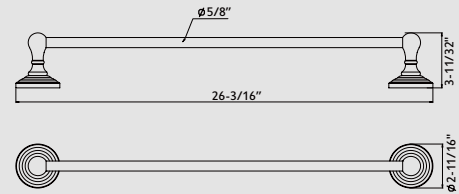

DOWELL

Bathroom Accessories

1001 05

Model: 1001 05
Tumbler Holder
 Size: 3-9/16"×5-3/8"×4-5/16"
 Material: Brass, Glass

Model	Finish	Unit Price
1001 05 01	Chrome	\$35
1001 05 02	Brush Nickel	\$40

1001 06

Model: 1001 06
Towel Ring
 Size: 7-3/4"×2-11/16"×8-7/8"
 Material: Brass

1003 06

Towel Ring

Model	Finish	Unit Price
1003 06 02	Brush Nickel	\$25
1003 06 08	ORB	\$28

1003 24
 Single Towel Bar

Model	Finish	Unit Price
1003 24 02	Brush Nickel	\$45
1003 24 08	ORB	\$48

1003 41
 4-Piece Bathroom Accessory Kit