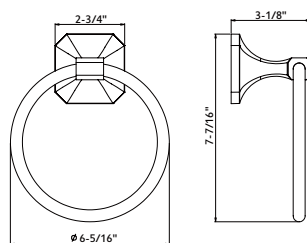

1004 06

Towel Ring

Model: 1004 06 02

Finish: Brush Nickel

Unit Price: $28