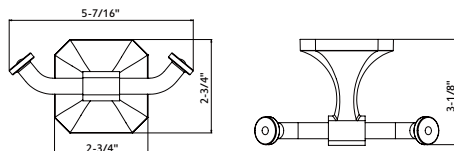

1004 02

Robe Hook

Model: 1004 02 02

Finish: Brush Nickel

Unit Price: $28