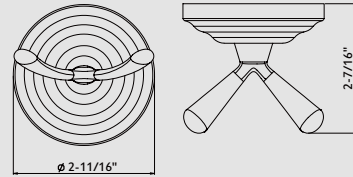

1003 02

Robe Hook

Model	Finish	Unit Price
1003 02 02	Brush Nickel	$15
1003 02 08	ORB	$18