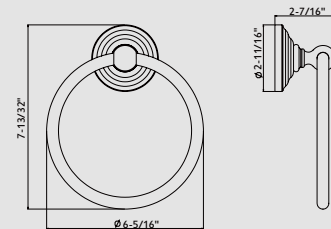

1003 06

Towel Ring