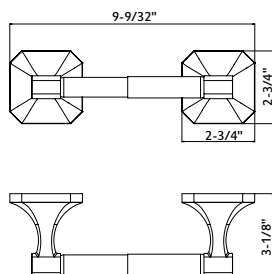

1004 03

Toilet Paper Holder

Model: 1004 03 02

Finish: Brush Nickel

Unit Price: $45